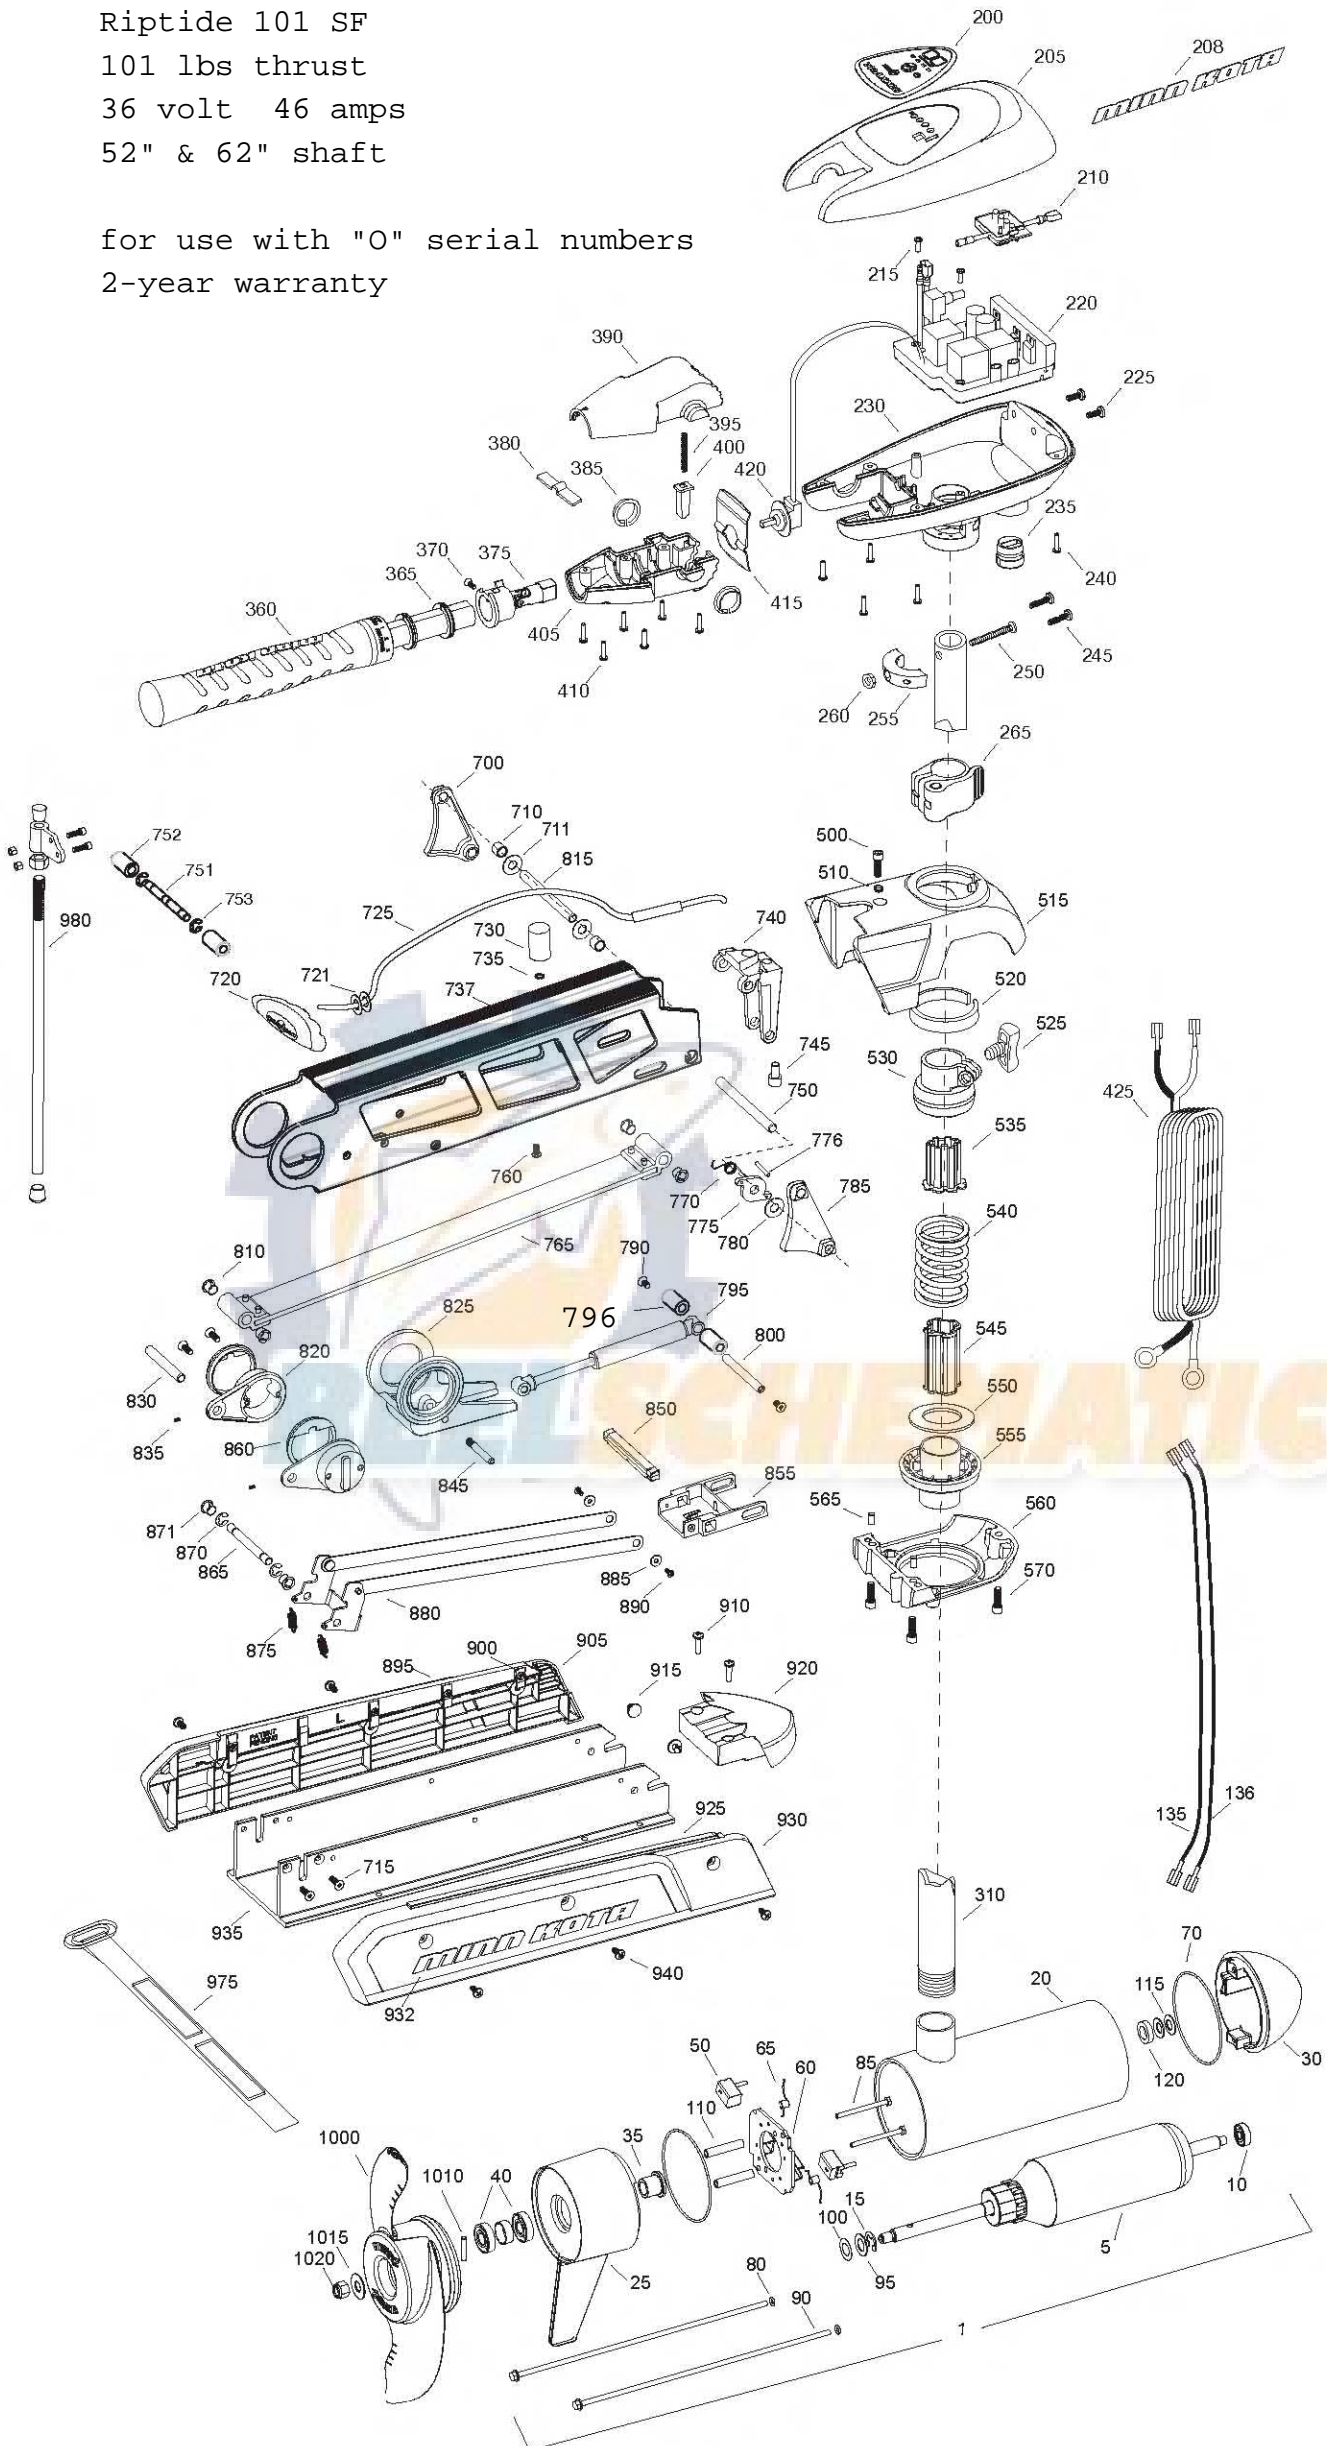

Riptide 101 SF
 101 lbs thrust
 36 volt 46 amps
 52" & 62" shaft

for use with "0" serial numbers
 2-year warranty

Item	P/N	Description	Qty	Item	P/N	Description	Qty	Item	P/N	Description	Qty
80# Motor				200	2195659	Decal, c-box cover 80#	1	■	2993911	Sideplate assembly, short, left, sw	1
1	2316226	24V Motor 62" SW	1		2095604	Decal, c-box cover 101#	1	■	2993916	Sideplate assembly, long, left, sw	1
5	2-100-214	Armature assembly	1	205	2060296	C-box cover	1	■	2991749	Mount, Fortrex, Short 52" [700-940]	1
10	140-010	Bearing	1	208	2325666	Decal - Minnkota	2	■	2991750	Mt, Fortrex, Long 80# 62" [700-940]	1
15	788-040	Retaining ring	1	210	2074081	Battery meter, 24v SW	1	700	2991751	Mt, Fortrex, Long 101# 62" [700-940]	1
20	2-200-397	Center housing assembly	1		2074082	Battery meter, 36v SW	1	710	2280800	Link, bowguard mount, left	1
25	2-300-340	Brush end housing assembly	1	215	3043427	Screw, #8 x 7/8 SS	2	711	2287303	Bushing, upper pins	2
30	421-376	Plain end housing assembly STD	1	220	2184017	Control board, 24/36V	1	715	2287304	Bushing, delrin	2
35	144-017	Flange bearing	1	■	2888411	Potentiometer Replacement Kit	1	720	2283409	Screw, 1/4-20 x 3/4 FHSC	4
40	880-025	Seal	2	225	2303434	Screw, #8-30 x 5/8 SS	2	721	2880400	Pull grip assembly	1
50	188-094	Brush	2	230	2062503	Control box, VARS, SW	1	725	2261732	Washer	2
60	9-738-004	Brush plate assembly	1	235	2062905	Strain relief	1	730	2771601	Rope assembly	1
65	975-041	Brush spring	2	240	2303412	Screw, #6 x 5/8 SS	6	735	2281516	Spacer, inner arm	1
70	701-043	O-ring, motor	2	245	2263434	Screw, #8 x 1 SS	2	737	2281702	Washer, lock 1/4	1
80	701-009	O-ring, thru-bolt	2	250	2383406	Screw, #10-24 x 2 SS	1		2284202	Outer arm, short, 52"	1
85	830-027	Screw, 10-32 x 2	2	255	2061517	Collar, c-box	1	740	2284212	Outer arm, long, 62"	1
90	830-094	Thru-bolt	2	260	2383101	Nut, 10-24, nylock, SS	1	745	2992302	Rope guide assembly	1
95	990-051	Washer, steel	2	265	2991521	Cam lock/depth collar assy	1	750	2281530	Insert, threaded	1
100	990-052	Washer, nylatron	2					751	2282608	Pin, 7/16 x 5 5/32	1
110	973-025	Spacer, brush plate	2	310	2002014	Tube Composite 52"	1	752	2282602	Pin, 3/8 x 3 3/4	1
115	992-010	Washer, Belleville	2		2002015	Tube Composite 62"	1	753	2261505	Spacer	2
120	990-045	Spacer, thrust	1	■	2990957	Handle assy, VARS [360-410]	1	760	2263011	E-ring, 3/8 shaft	2
135	640-021	Leadwire, black	1	360	2990456	Grip/handle assy, VARS [360-375]	1	765	2223418	Screw, 1/4-20 x 1/2 BHCS	1
136	640-126	Leadwire, red	1	365	2060015	Bearing, handle	2	770	2993819	Inner arm assembly, short, 52"	1
■	2889460	Seal and O-ring Kit		370	2063405	Screw, #6 PFH SS	1	775	2993821	Inner arm assembly, long, 62"	1
				375	2884092	Yoke / spider assy, VARS	1	776	2042711	Spring, torsion	1
101# Motor				380	2302742	Spring, detent, off	1	780	2282711	Latch, safety	1
1	2316286	36V Motor 62" SW	1	385	2060005	Bearing, handle pivot	2	785	2283620	Spring, safety latch	1
5	2-100-216	Armature assembly	1	390	2060900	Handle pivot, top	1	790	2282611	Spring, safety latch	1
10	140-010	Bearing	1	395	2302745	Spring, release button	1	795	2281704	Washer 7/16 nylon	1
15	788-040	Retaining ring	1	400	2063700	Button, release	1		2281704	Link, bowguard mount, right	1
20	2-200-310	Center housing assembly	1	405	2060905	Handle pivot, bottom	1		2280805	Screw 1/4-20 x 1/2 PFH	2
25	2-300-340	Brush end housing assembly	1	410	2303412	Screw, #6 x 5/8 SS	6	796	2288400	Gas spring (cylinder), 80/101#, short	1
30	421-376	Plain end housing assembly STD	1	415	2062715	Spring, handle pivot	1	800	2288401	Gas spring (cylinder), 80#, long mt	1
35	144-017	Flange bearing	1	420	2061700	Washer, pot holder	1	810	2288402	Gas spring (cylinder), 101#, long mt	1
40	880-025	Seal	2	425	2992521	Leadwire assy	1	815	2281710	Spacer, gas spring	2
50	188-094	Brush	2	■	2991757	Bowguard Assembly SW [500-570]	1	820	2282610	Pin, upper, shock	1
60	9-738-004	Brush plate assembly	1	500	2263422	Screw, 5/16 x 1 SHCS	1	825	2280005	Bearing, nyliner 7/16"	4
65	975-041	Brush spring	2	510	2281700	Washer, 5/16 highcollar lock	1	830	2282600	Pin, 7/16 x 4 7/8	1
70	701-043	O-ring, motor	2	515	2281943	Bowguard top	1	835	2281932	Bracket, rear pivot	2
80	701-009	O-ring, thru-bolt	2	520	2280001	Bearing, Bowguard top	1	845	2281501	Yoke, shock mount	1
85	830-027	Screw, 10-32 x 2	2	525	2011366	Knob, ss	1	850	2282606	Pin, 7/16 x 4 1/2	1
90	830-096	Thru-bolt	2	530	2261525	Spring sleeve, upper	1	855	2283402	Screw, set, 6-32 x 1/4	2
95	990-051	Washer, steel	2	535	2264702	Tube insert, upper	1	860	2282604	Pin, Knurled 5/16 x 2	1
100	990-052	Washer, nylatron	2	540	2262705	Spring, bowguard	1	865	2283615	Latch bar	1
110	973-025	Spacer, brush plate	2	545	2282000	Tube insert, lower	1	870	2283610	Bracket - latch/strap, rope pull	1
115	992-010	Washer, Belleville	2	550	2281525	Spacer, lower spring	1	875	2287300	Bushing, rear pivot	2
120	990-045	Spacer, thrust	1	555	2281520	Spring sleeve, lower	1	880	2282602	Pin, 3/8 x 3 3/4	1
135	640-021	Leadwire, black	1	560	2991726	Bowguard bottom	1	885	2263011	E-ring, 3/8 shaft	2
136	640-126	Leadwire, red	1	565	2262632	Spring pin 1/4 x 5/8, ss	2	890	2280008	Bearing, Iglide	2
■	2889460	Seal and O-ring Kit		570	2263422	Screw, 5/16 x 1, ss	3		2282720	Spring, extension	2
									2773600	Latch strap assembly, short	1
									2773601	Latch strap assembly, Long	1
									2261732	Washer 8, nylon	2
									2373450	Screw 8-18 x 3/8	2